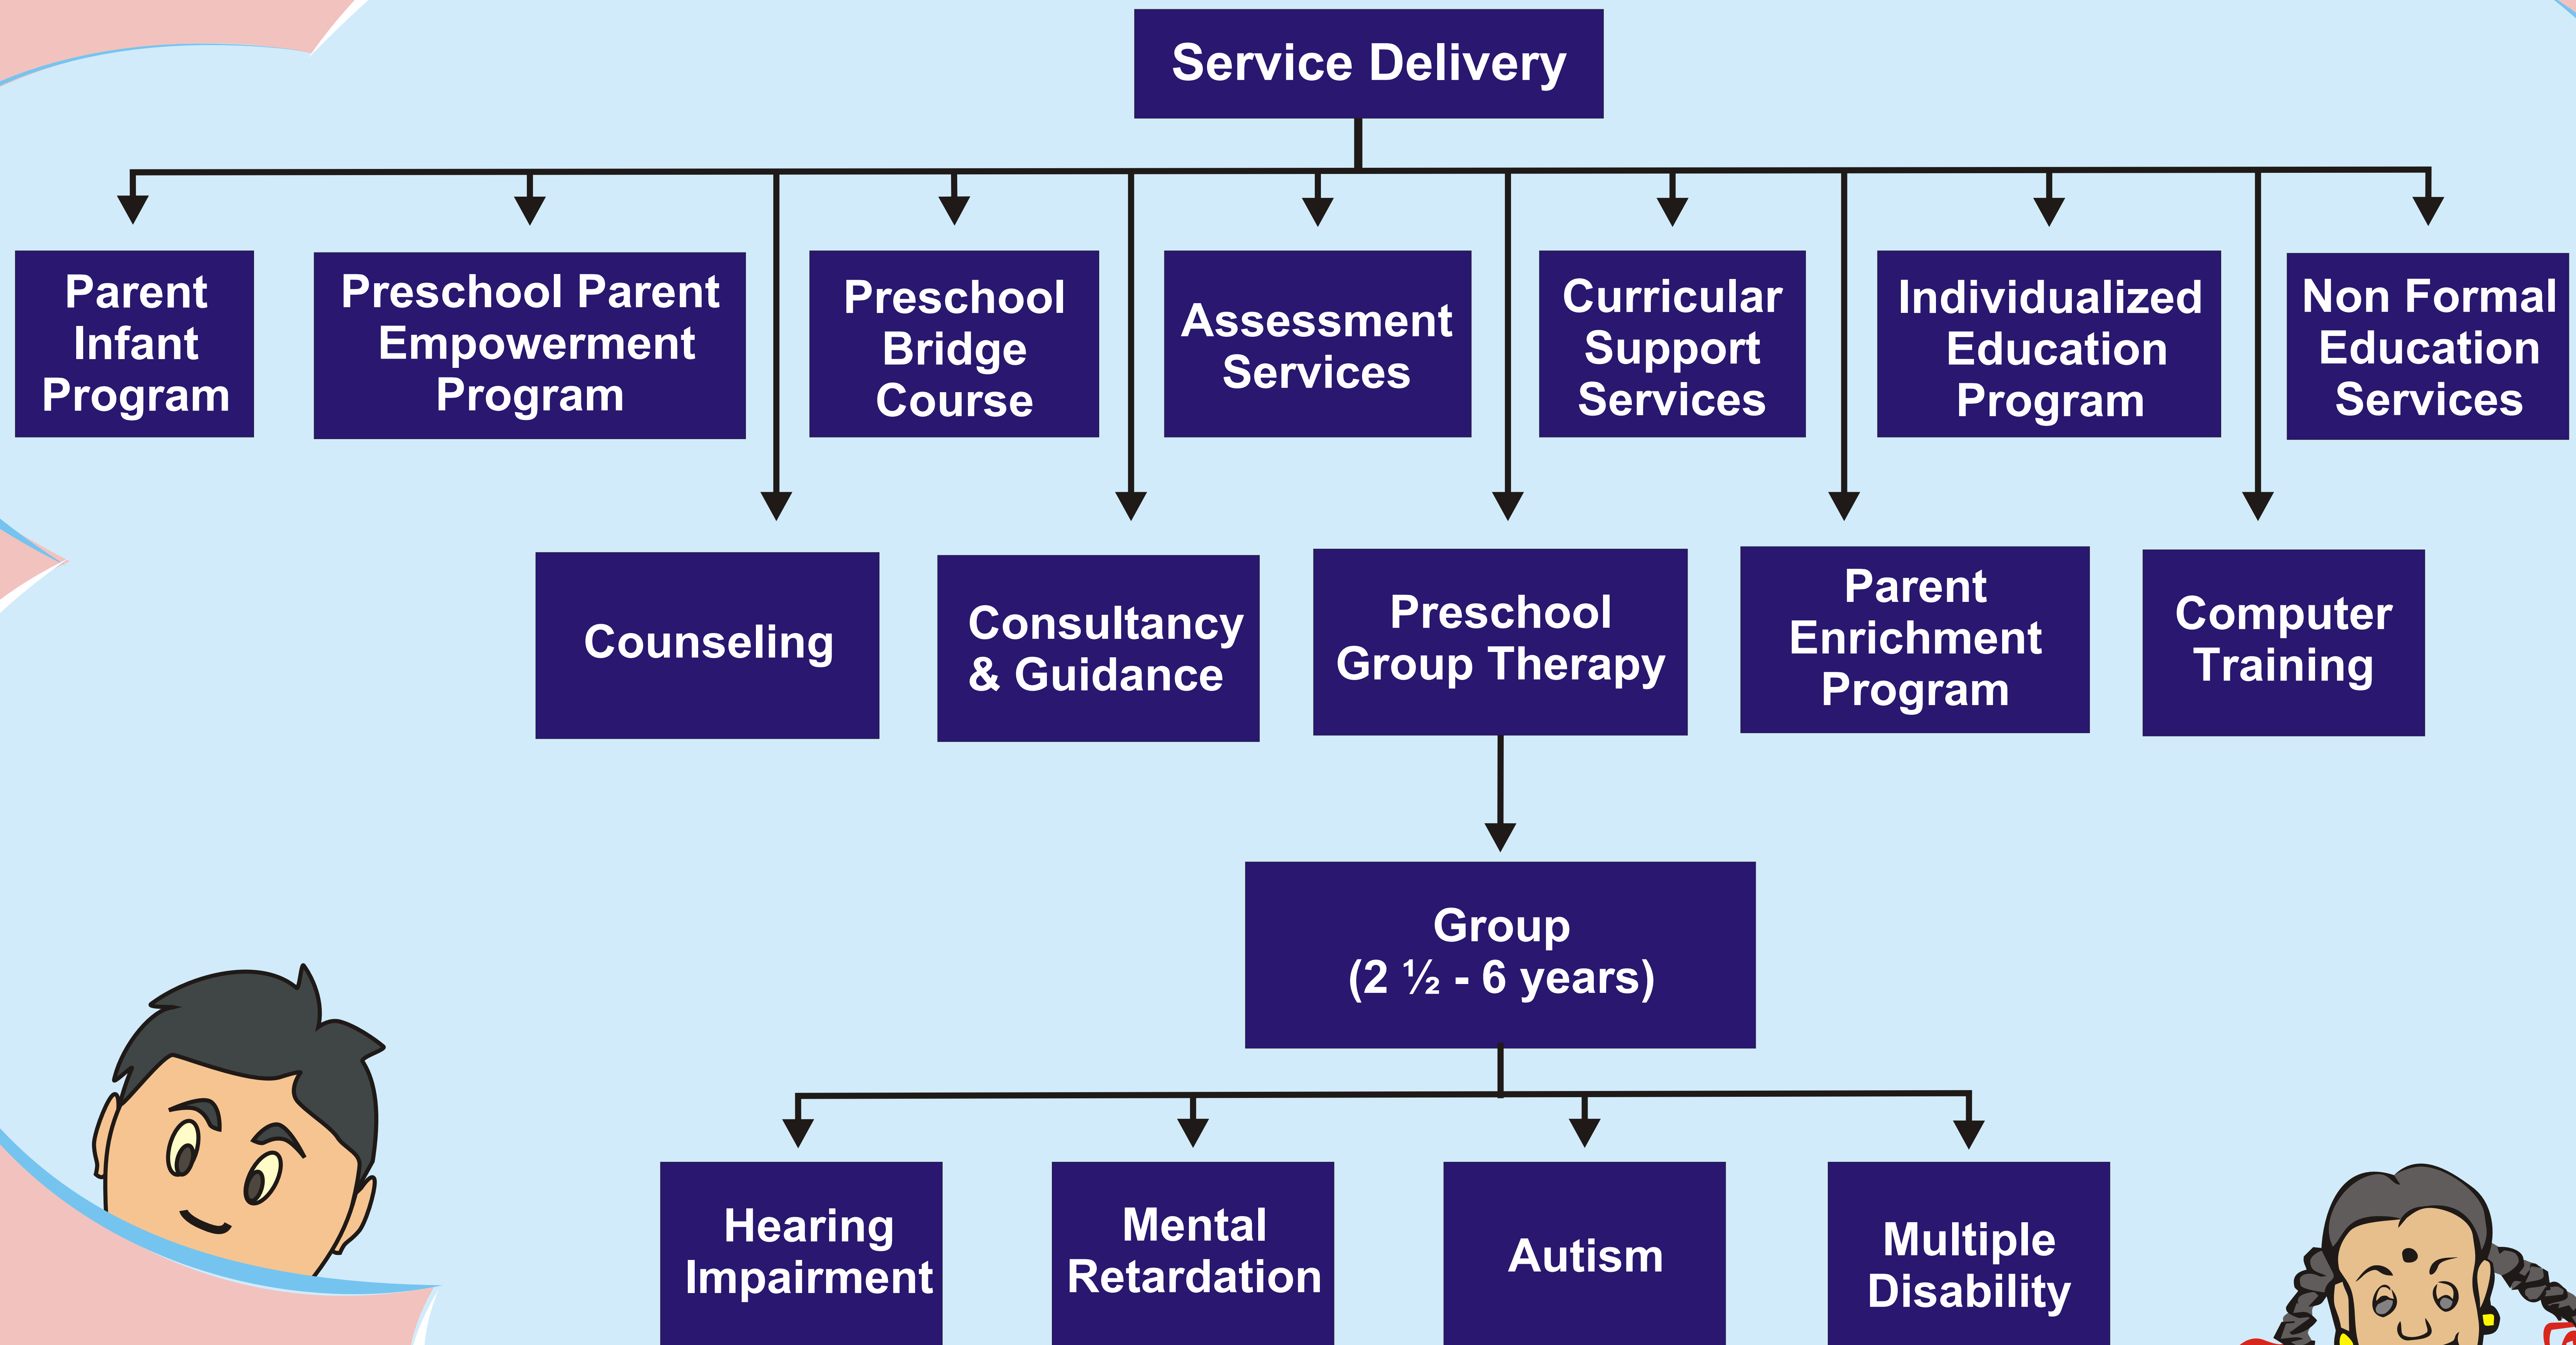

All India Institute of Speech and Hearing

Manasagangothri, Mysore 570 006

Department of Special Education

All India Institute of Speech and Hearing

Manasagangothri, Mysore 570 006

Department of Special Education

All India Institute of Speech and Hearing

Manasagangothri, Mysore 570 006

Department of Special Education

Manpower Development

D. T. Y. (DHH)

B. S. Ed (HI)

M. S. Ed (HI)

Research & Development

Funded Projects

In-house Projects

Master's Dissertation

All India Institute of Speech and Hearing

Manasagangothri, Mysore 570 006

Department of Special Education